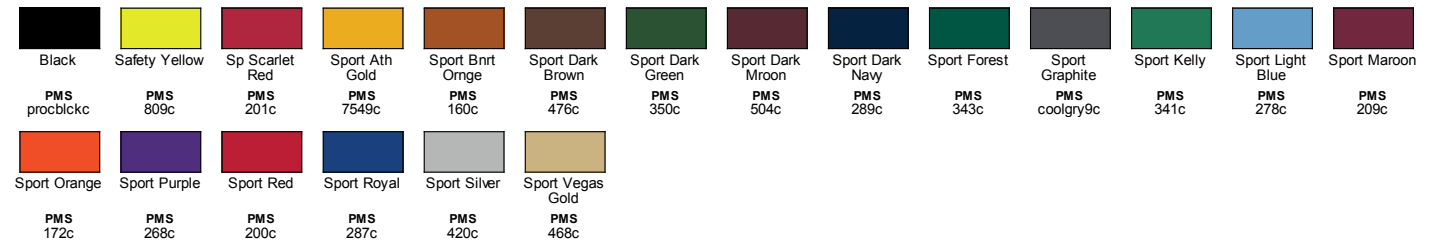

20 Available Colors