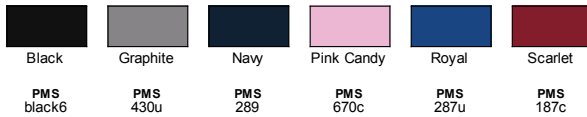

Fabric

- 2.8 oz., 100% polyester micro poplin
- Wind- and water-resistant

Sizes

- S - 3XL

Product Specifications

	S	M	L	XL	2XL	3XL
BODY LENGTH	30	30.75	31.5	32.25	33	33.75
BODY WIDTH	21.25	22.75	24.25	25.75	27.25	28.75
SLEEVE LENGTH	35	35.75	36.5	37.25	38	38.75

6 Available Colors

Legoland Entertainment 2025 Cast & Crew

Front

Style: Champion CO200 Hooded Quarter-Zip Jacket - Unisex Fit

Back

Color: Black

actual production colors may vary from those shown in this document.